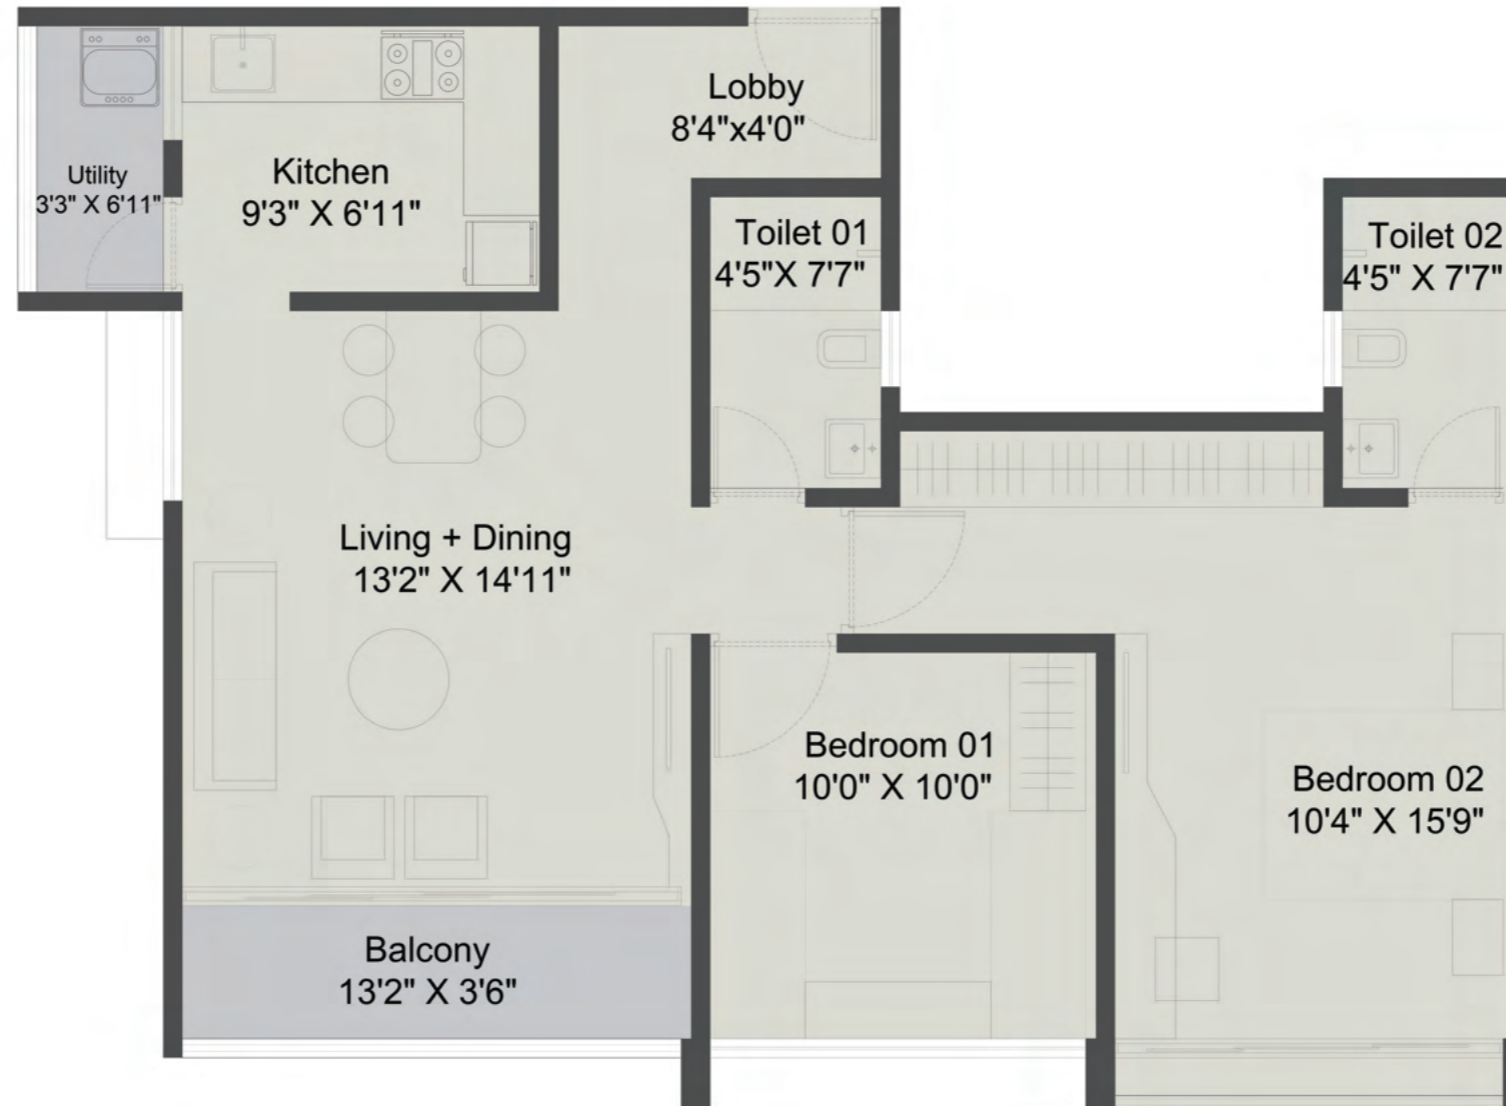

1,2,3,4,5,6,7,9,10,11,12,14,15
TYPICAL FLOOR PLAN

AVALON C2 - TYPICAL FLOOR PLAN

FLAT NO.	FLAT TYPE	CARPET	BALCONY + UTILITY	TOTAL RERA CARPET
101, 201, 301, 401, 501, 601, 701, 901, 1001, 1101, 1201, 1401, 1501	2BHK	682	64	746
102, 202, 302, 402, 502, 602, 702, 902, 1002, 1102, 1202, 1402, 1502	2BHK	739	68	807
103, 203, 303, 403, 503, 603, 703, 903, 1003, 1103, 1203, 1403, 1503	2BHK	702	84	786

1BHK

AVALON C2 BUILDING

FLAT NO.	FLAT TYPE	CARPET	BALCONY + UTILITY	TOTAL RERA CARPET
105, 205, 305, 405, 505, 605, 705, 905, 1005, 1105, 1205, 1405, 1505	1BHK	464	51	515

2BHK

AVALON C2 BUILDING

FLAT NO.	FLAT TYPE	CARPET	BALCONY + UTILITY	TOTAL RERA CARPET
101, 201, 301, 401, 501, 601, 701, 901, 1001, 1101, 1201, 1401, 1501	2BHK	682	64	746
104, 204, 304, 404, 504, 604, 704, 904, 1004, 1104, 1204, 1404, 1504	2BHK	682	64	746

2BHK

AVALON C2 BUILDING

FLAT NO.	FLAT TYPE	CARPET	BALCONY + UTILITY	TOTAL RERA CARPET
106, 206, 306, 406, 506, 606, 706, 906, 1006, 1106, 1206, 1406, 1506	2BHK	695	64	759

2BHK

AVALON C2 BUILDING

FLAT NO.	FLAT TYPE	CARPET	BALCONY + UTILITY	TOTAL RERA CARPET
103, 203, 303, 403, 503, 603, 703, 903, 1003, 1103, 1203, 1403, 1503	2BHK	702	84	786

2BHK

AVALON C2 BUILDING

FLAT NO.	FLAT TYPE	CARPET	BALCONY + UTILITY	TOTAL RERA CARPET
102, 202, 302, 402, 502, 602, 702, 902, 1002, 1102, 1202, 1402, 1502	2BHK	739	68	807

WING C5 & C6
FIRST FLOOR PLAN

AVALON C5 WING - FIRST FLOOR PLAN