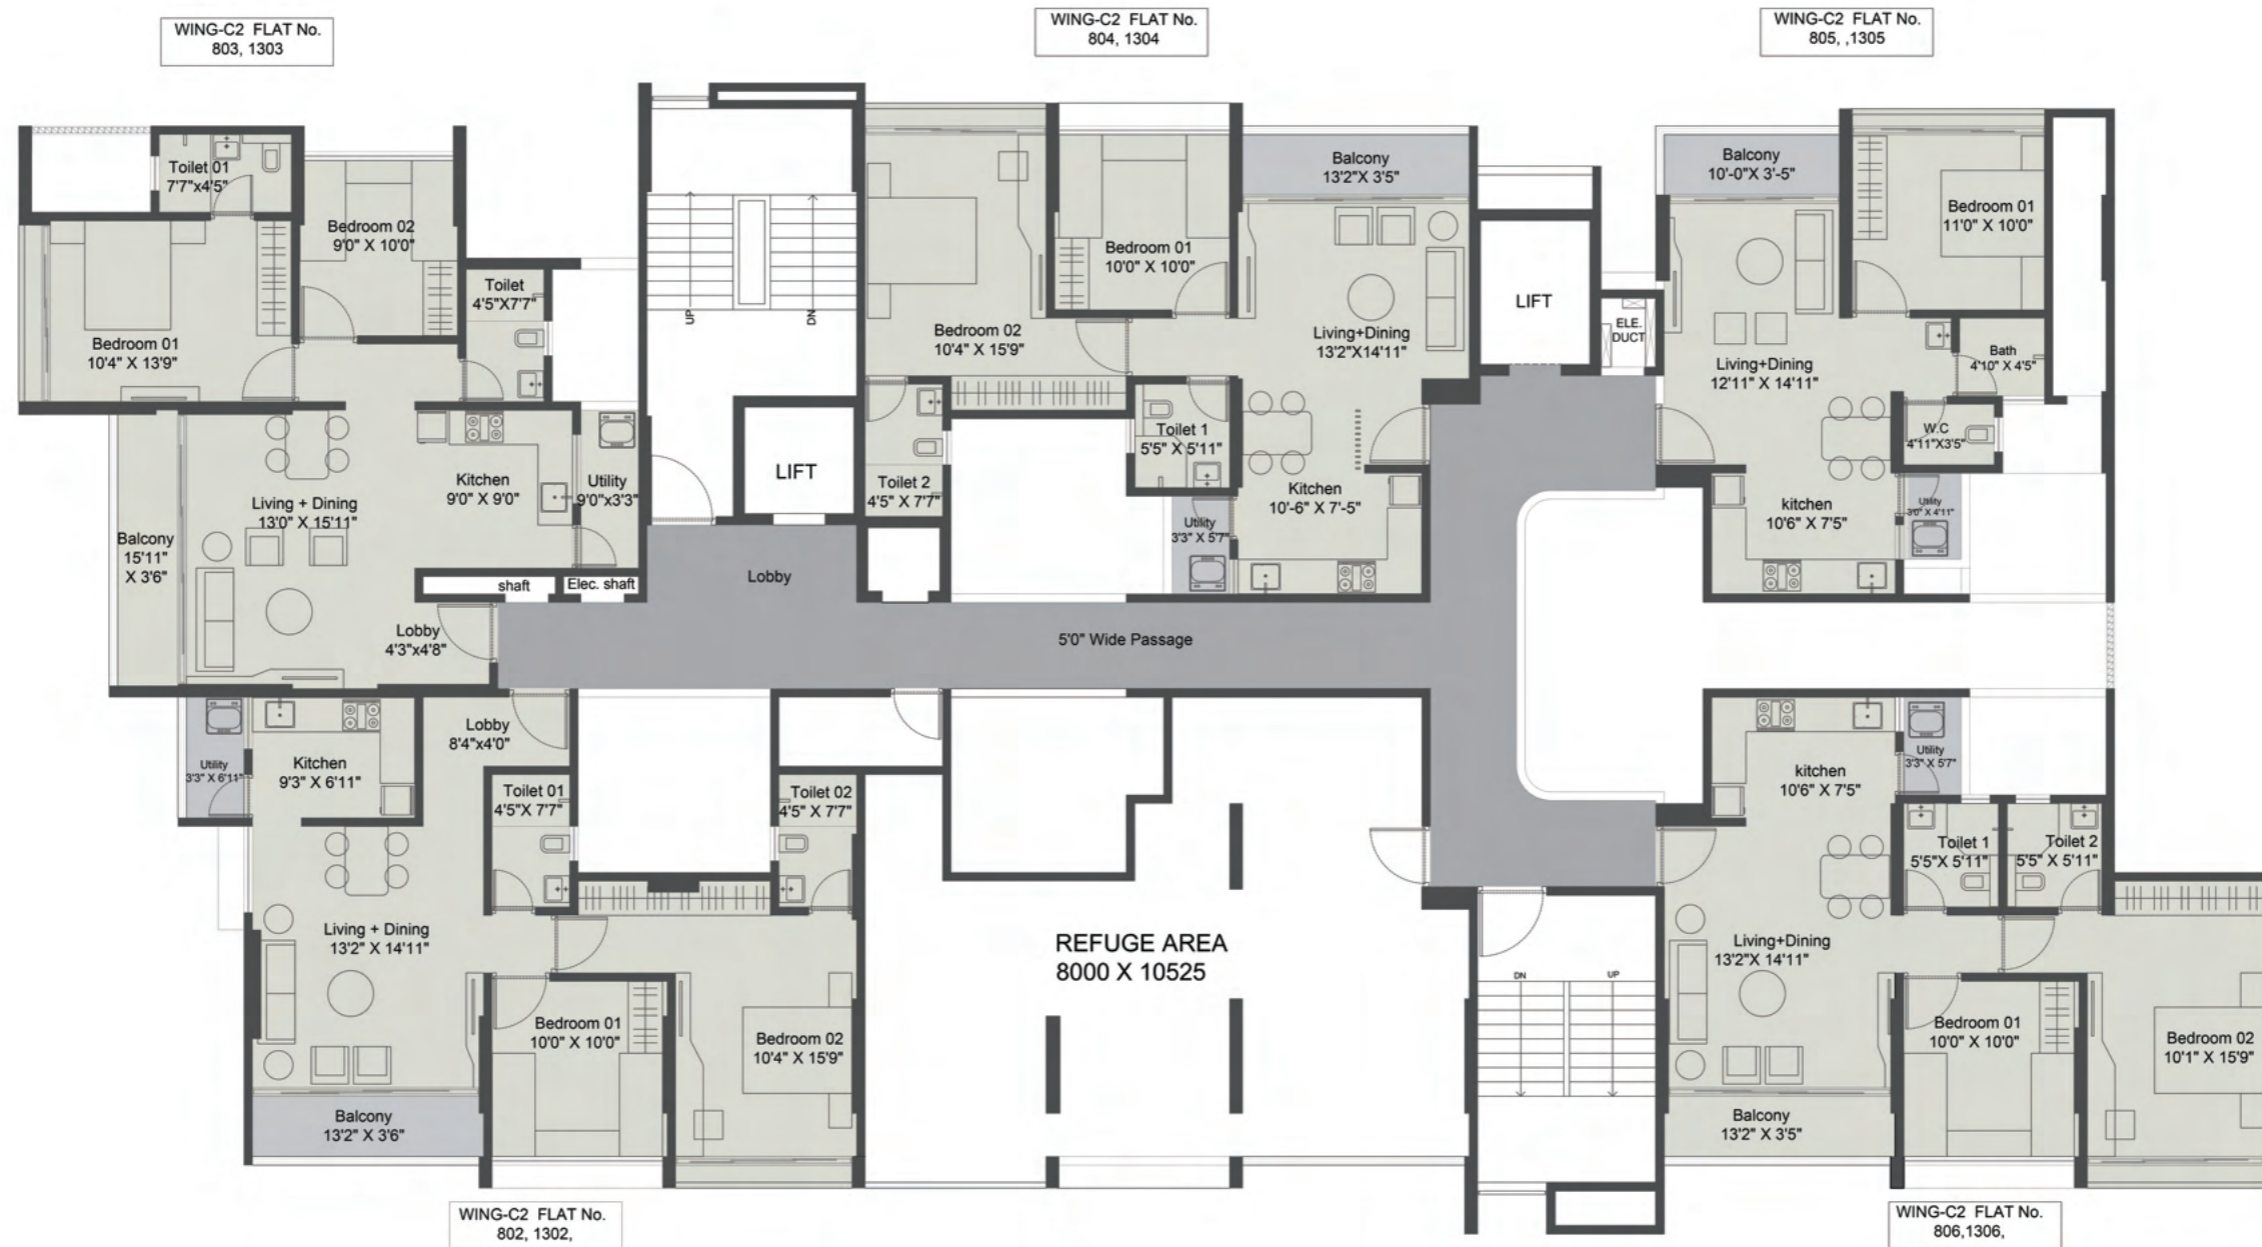

WING C2

8TH & 13TH FLOOR
REFUGE FLOOR PLAN

AVALON C2 - (REFUGE) FLOOR PLAN 8TH & 13TH

FLAT NO.	FLAT TYPE	CARPET	BALCONY + UTILITY	TOTAL RERA CARPET
802, 1302	2BHK	739	68	807
803, 1303	2BHK	702	84	786
804, 1304	2BHK	682	64	746
805, 1305	1BHK	464	51	515
806, 1306	2BHK	695	64	759