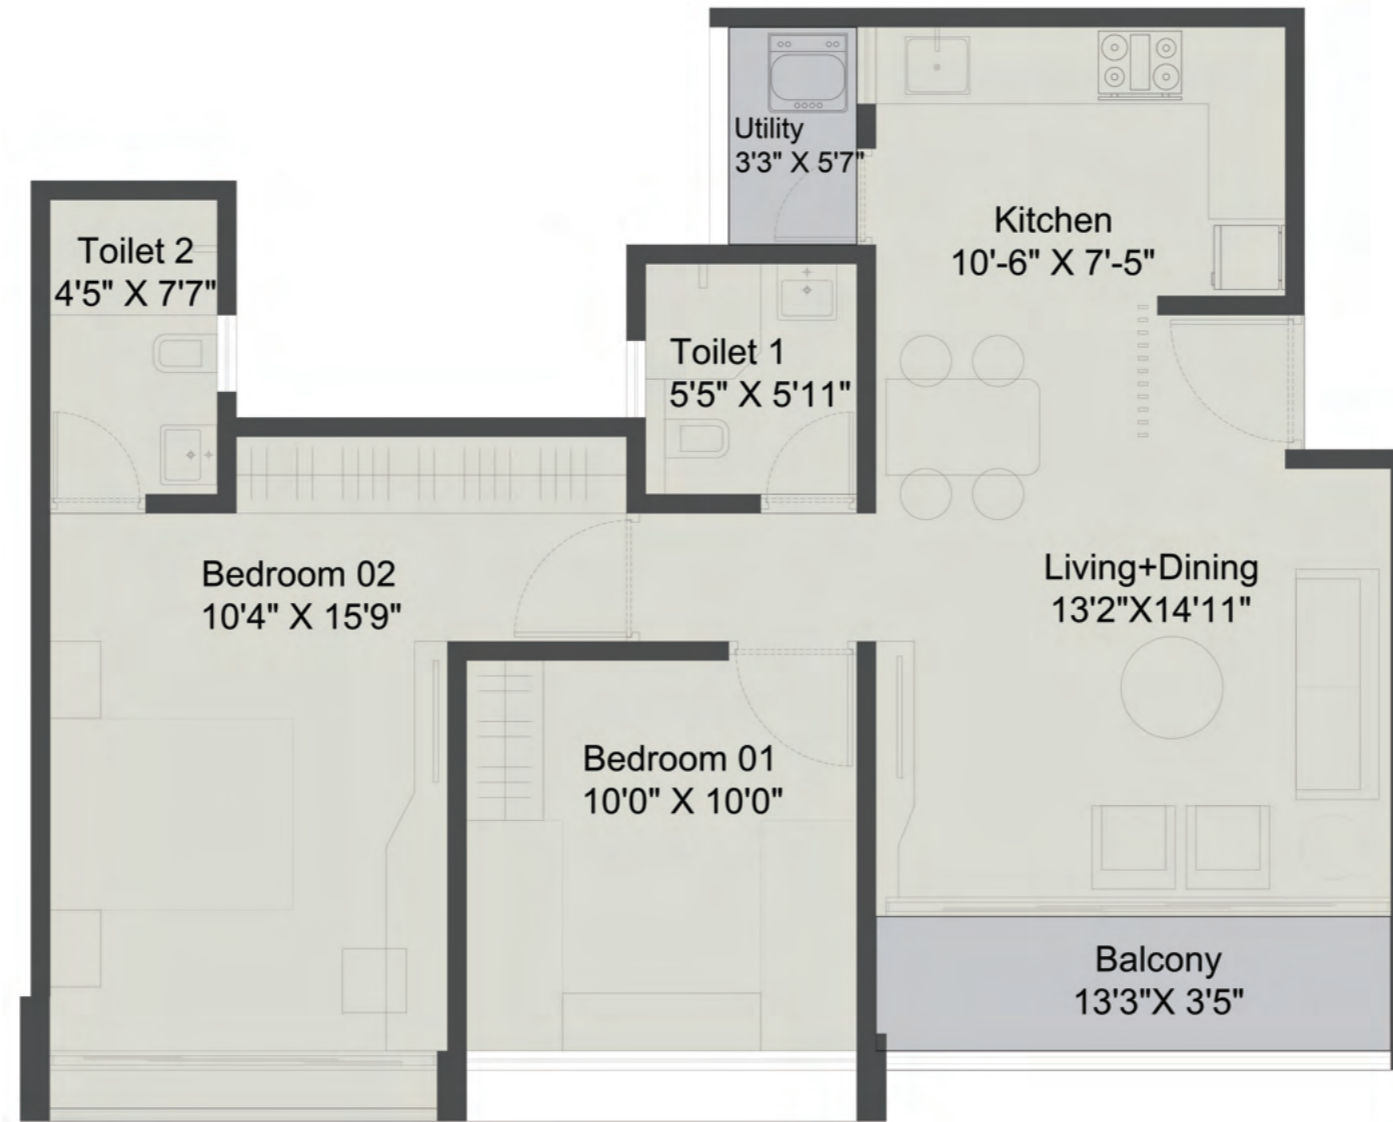

1,2,3,4,5,6,7,9,10,11,12,14,15
TYPICAL FLOOR PLAN

AVALON C2 - TYPICAL FLOOR PLAN

FLAT NO.	FLAT TYPE	CARPET	BALCONY + UTILITY	TOTAL RERA CARPET
101, 201, 301, 401, 501, 601, 701, 901, 1001, 1101, 1201, 1401, 1501	2BHK	682	64	746
102, 202, 302, 402, 502, 602, 702, 902, 1002, 1102, 1202, 1402, 1502	2BHK	739	68	807
103, 203, 303, 403, 503, 603, 703, 903, 1003, 1103, 1203, 1403, 1503	2BHK	702	84	786

WING C5 & C6

TYPICAL FLOOR PLAN
8TH & 13TH (REFUGE)
FLOOR PLAN

AVALON C5 WING - 2ND & 3RD FLOOR PLAN

FLAT NO.	FLAT TYPE	CARPET	ENCLOSED BALCONY	BALCONY + UTILITY	TOTAL RERA CARPET
801, 1301	1 BHK	457	-	48	505
803, 1303	2 BHK	621	59	64	744
804, 1304	2 BHK	681	-	64	745

AVALON C6 WING - 8TH & 13TH (REFUGE) FLOOR

FLAT NO.	FLAT TYPE	CARPET	ENCLOSED BALCONY	BALCONY + UTILITY	TOTAL RERA CARPET
801, 1301	2 BHK	682	-	64	746
802, 1302	2 BHK	623	59	64	746
803, 1303	1 BHK	433	33	49	515
804, 1304	2 BHK	695	-	64	759

1BHK

AVALON C5 BUILDING

FLAT NO.	FLAT TYPE	CARPET	ENCLOSED BALCONY	BALCONY + UTILITY	TOTAL RERA CARPET
801, 1201, 1301, 1401	1 BHK	457	-	48	505
1202, 1402	1 BHK	457	-	48	505

2BHK

AVALON C5 BUILDING

FLAT NO.	FLAT TYPE	CARPET	ENCLOSED BALCONY	BALCONY + UTILITY	TOTAL RERA CARPET
403, 503, 603, 703, 903, 1003, 1103, 1203, 1403	2 BHK	621	59	64	744
404, 504, 604, 704, 904, 1004, 1104, 1204, 1404	2 BHK	681	-	64	745