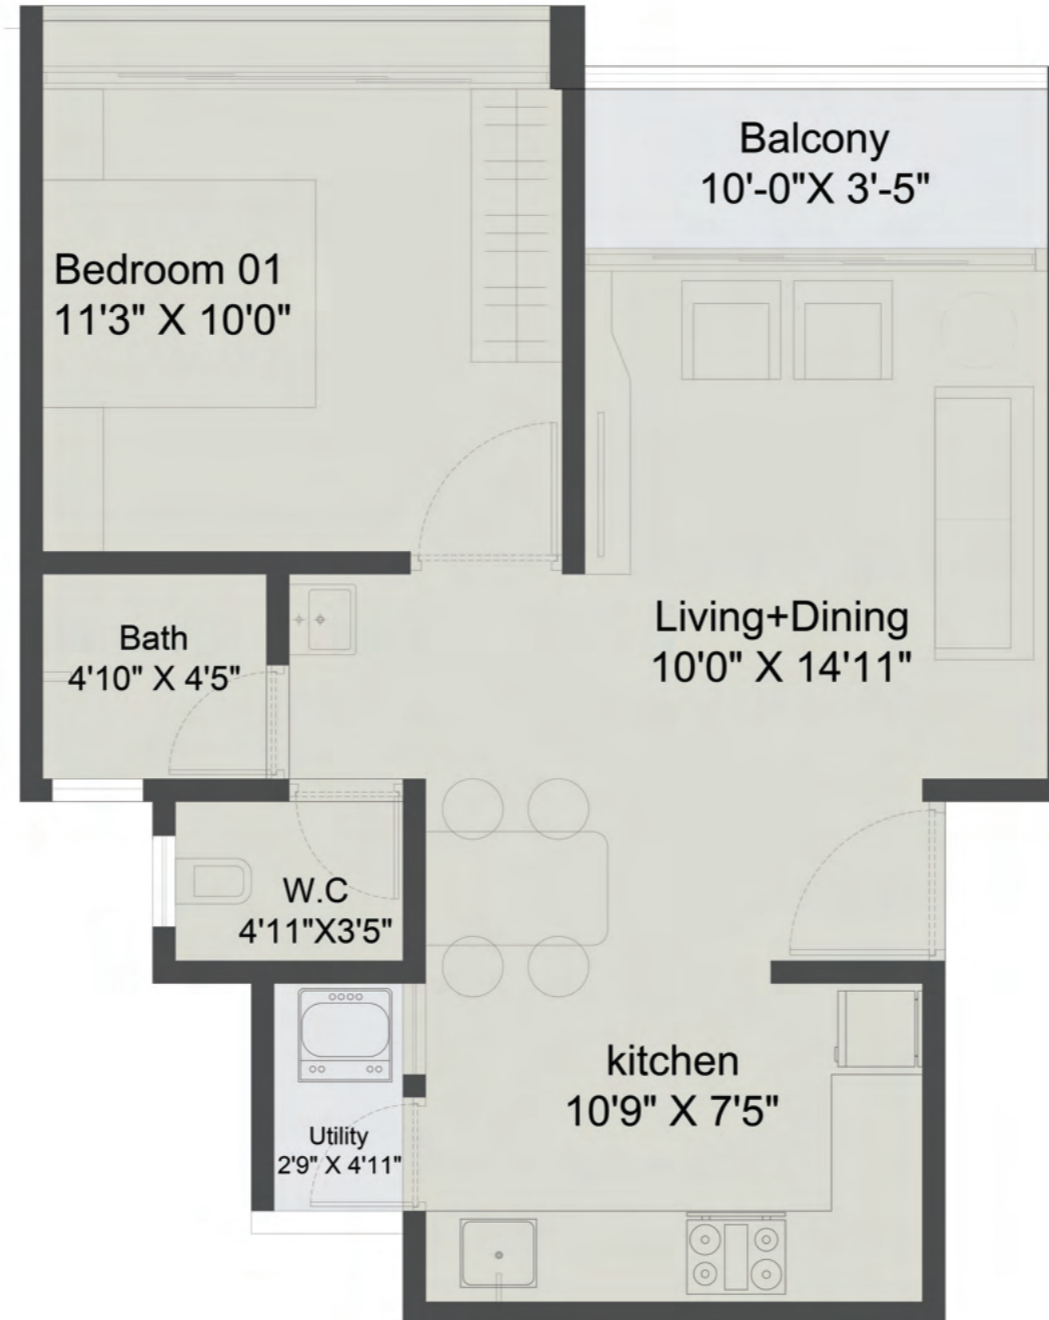

1BHK

AVALON C5 BUILDING

FLAT NO.	FLAT TYPE	CARPET	ENCLOSED BALCONY	BALCONY + UTILITY	TOTAL RERA CARPET
801, 1201, 1301, 1401	1 BHK	457	-	48	505
1202, 1402	1 BHK	457	-	48	505