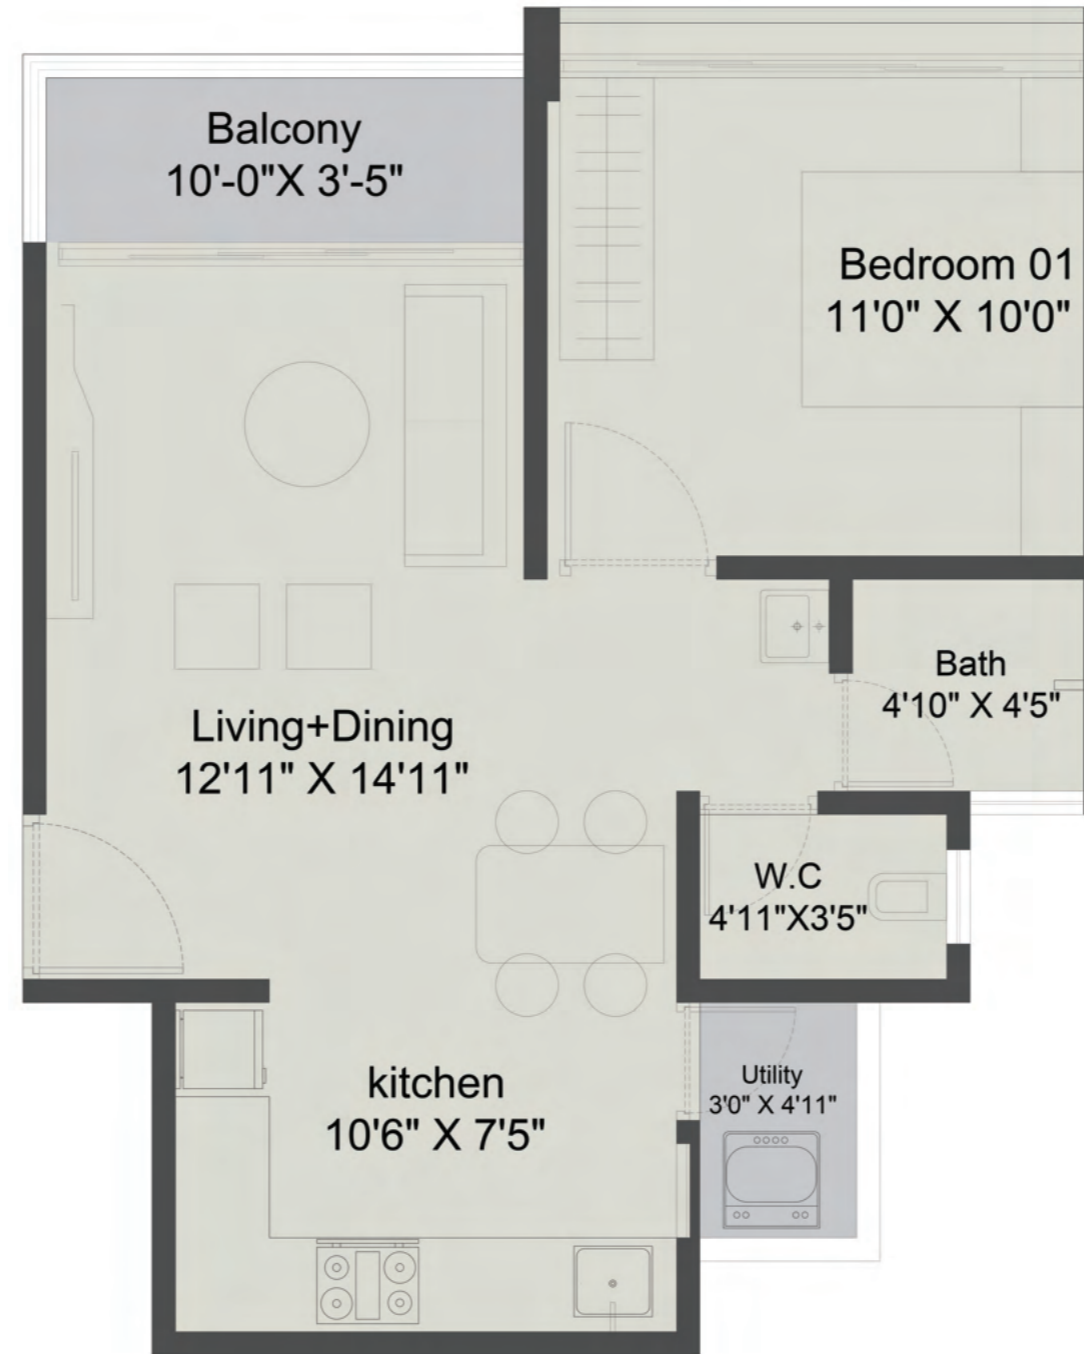

1,2,3,4,5,6,7,9,10,11,12,14,15
TYPICAL FLOOR PLAN

AVALON C2 - TYPICAL FLOOR PLAN

FLAT NO.	FLAT TYPE	CARPET	BALCONY + UTILITY	TOTAL RERA CARPET
101, 201, 301, 401, 501, 601, 701, 901, 1001, 1101, 1201, 1401, 1501	2BHK	682	64	746
102, 202, 302, 402, 502, 602, 702, 902, 1002, 1102, 1202, 1402, 1502	2BHK	739	68	807
103, 203, 303, 403, 503, 603, 703, 903, 1003, 1103, 1203, 1403, 1503	2BHK	702	84	786

FLAT NO.	FLAT TYPE	CARPET	BALCONY + UTILITY	TOTAL RERA CARPET
104, 204, 304, 404, 504, 604, 704, 904, 1004, 1104, 1204, 1404, 1504	2BHK	682	64	746
105, 205, 305, 405, 505, 605, 705, 905, 1005, 1105, 1205, 1405, 1505	1BHK	464	51	515
106, 206, 306, 406, 506, 606, 706, 906, 1006, 1106, 1206, 1406, 1506	2BHK	695	64	759

WING C2

8TH & 13TH FLOOR
REFUGE FLOOR PLAN

AVALON C2 - (REFUGE) FLOOR PLAN 8TH & 13TH

FLAT NO.	FLAT TYPE	CARPET	BALCONY + UTILITY	TOTAL RERA CARPET
802, 1302	2BHK	739	68	807
803, 1303	2BHK	702	84	786
804, 1304	2BHK	682	64	746
805, 1305	1BHK	464	51	515
806, 1306	2BHK	695	64	759

1BHK

AVALON C2 BUILDING

FLAT NO.	FLAT TYPE	CARPET	BALCONY + UTILITY	TOTAL RERA CARPET
105, 205, 305, 405, 505, 605, 705, 905, 1005, 1105, 1205, 1405, 1505	1BHK	464	51	515

2BHK

AVALON C2 BUILDING

FLAT NO.	FLAT TYPE	CARPET	BALCONY + UTILITY	TOTAL RERA CARPET
101, 201, 301, 401, 501, 601, 701, 901, 1001, 1101, 1201, 1401, 1501	2BHK	682	64	746
104, 204, 304, 404, 504, 604, 704, 904, 1004, 1104, 1204, 1404, 1504	2BHK	682	64	746