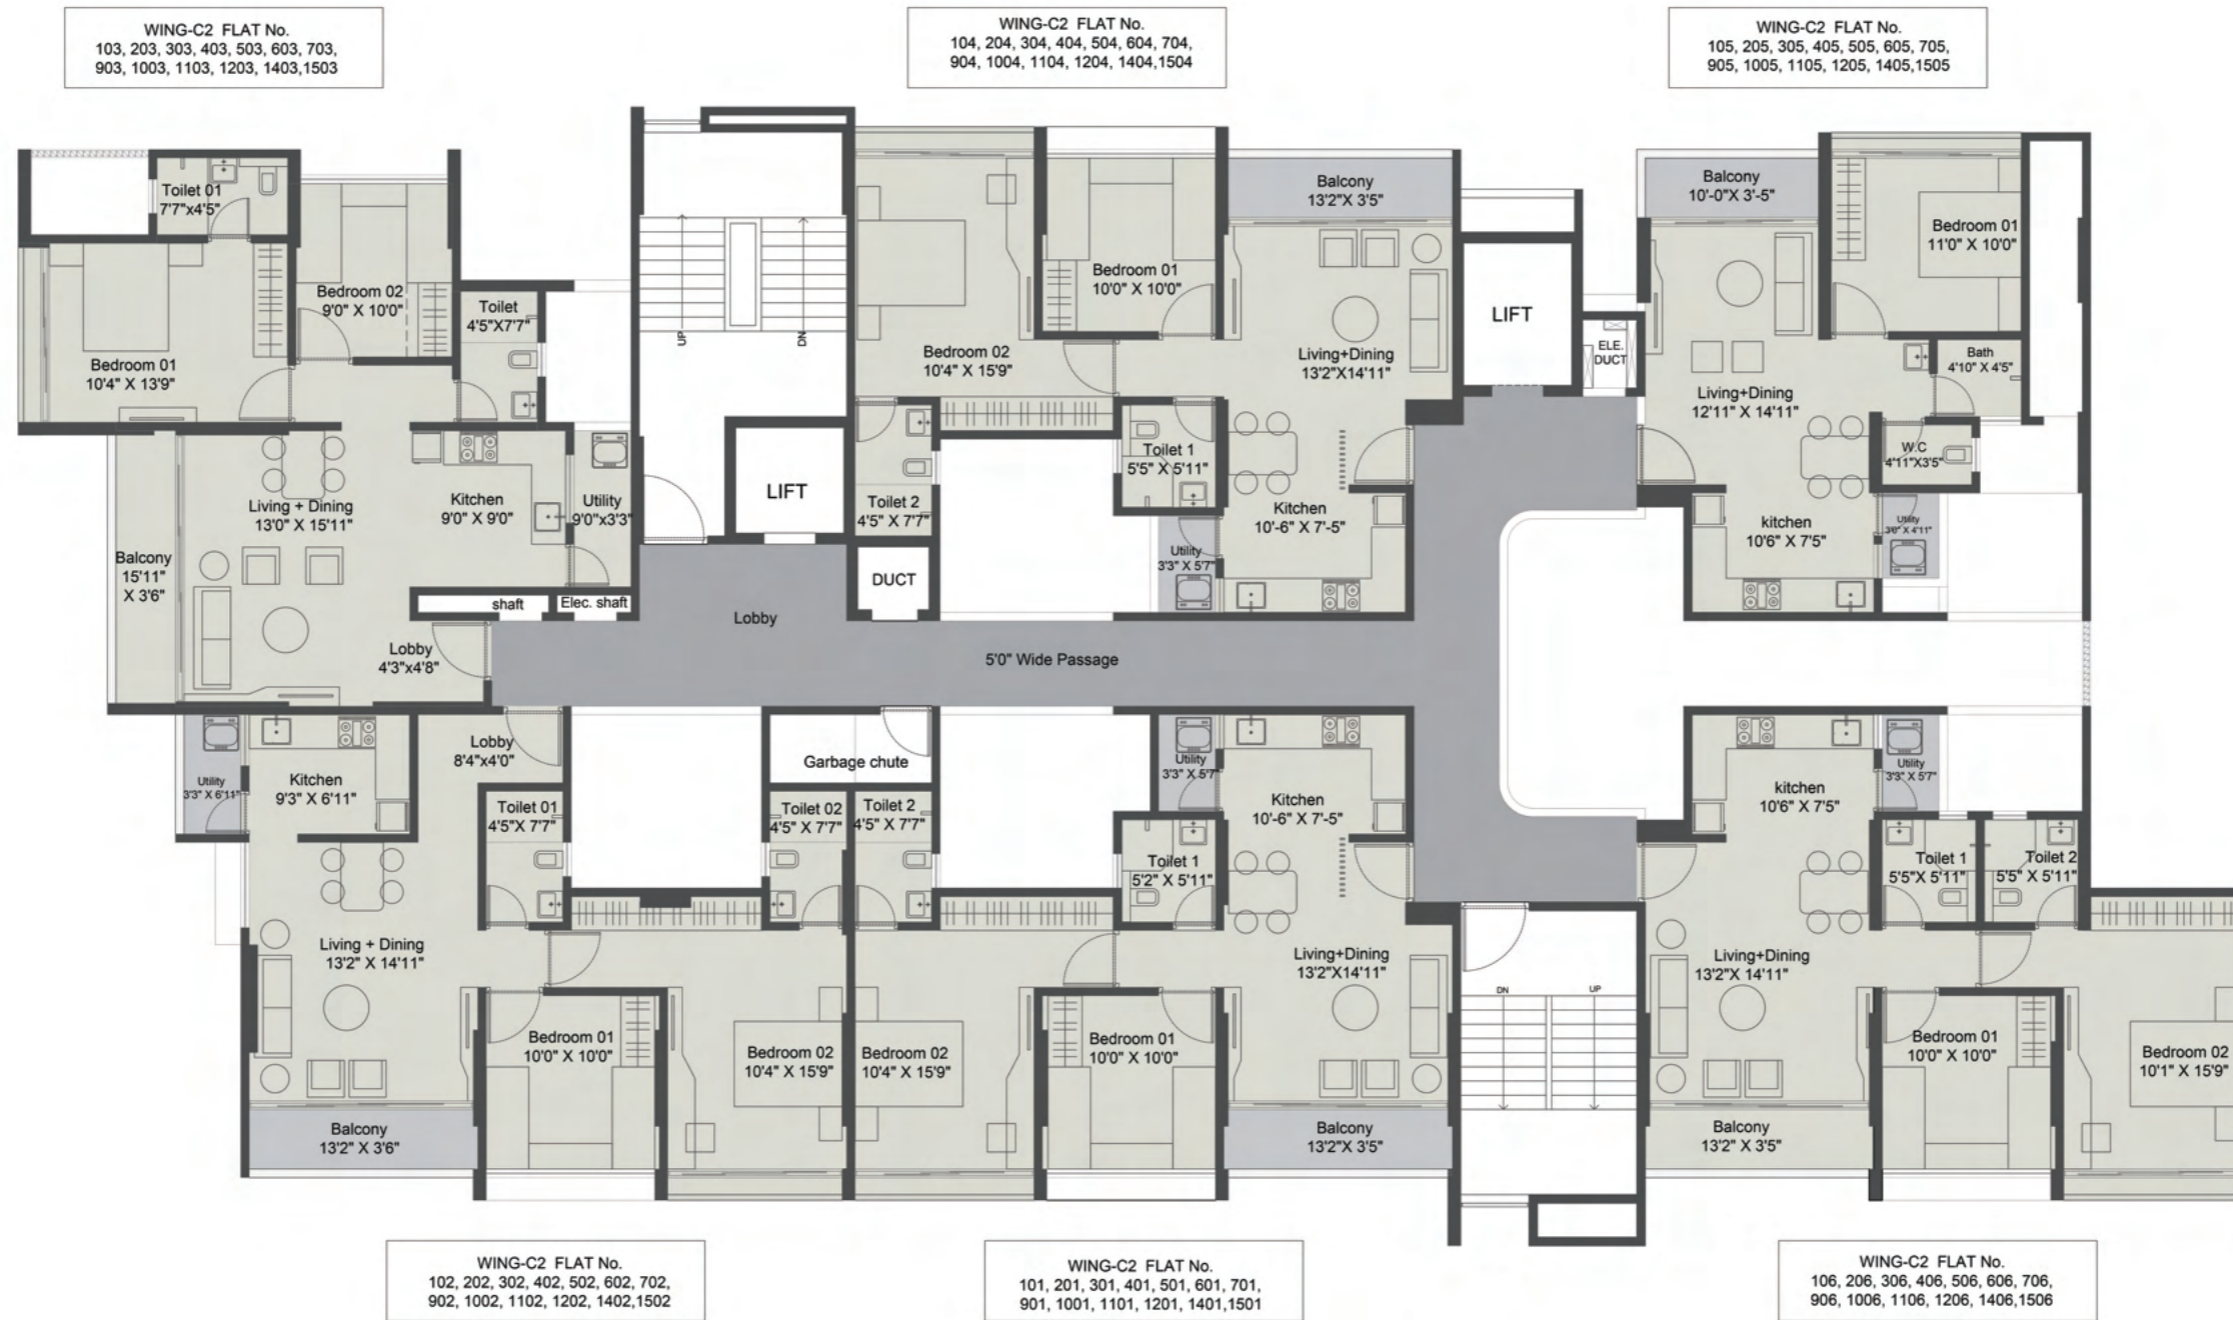

MASTER LAYOUT PLAN

Plan not to scale

LEGENDS

- 1 TEMPLE
- 2 GYM
- 3 GAZEBO
- 4 OPEN SPACE
- 5 KIDS PLAY AREA
- 6 INTERNAL DRIVEWAY
- 7 LANDSCAPED GARDEN
- 8 SENIOR CITIZEN SIT OUT
- 9 ENTRY
- 10 EXIT

WING C2

1,2,3,4,5,6,7,9,10,11,12,14,15
TYPICAL FLOOR PLAN

AVALON C2 - TYPICAL FLOOR PLAN

FLAT NO.	FLAT TYPE	CARPET	BALCONY + UTILITY	TOTAL RERA CARPET
101, 201, 301, 401, 501, 601, 701, 901, 1001, 1101, 1201, 1401, 1501	2BHK	682	64	746
102, 202, 302, 402, 502, 602, 702, 902, 1002, 1102, 1202, 1402, 1502	2BHK	739	68	807
103, 203, 303, 403, 503, 603, 703, 903, 1003, 1103, 1203, 1403, 1503	2BHK	702	84	786

FLAT NO.	FLAT TYPE	CARPET	BALCONY + UTILITY	TOTAL RERA CARPET
104, 204, 304, 404, 504, 604, 704, 904, 1004, 1104, 1204, 1404, 1504	2BHK	682	64	746
105, 205, 305, 405, 505, 605, 705, 905, 1005, 1105, 1205, 1405, 1505	1BHK	464	51	515
106, 206, 306, 406, 506, 606, 706, 906, 1006, 1106, 1206, 1406, 1506	2BHK	695	64	759